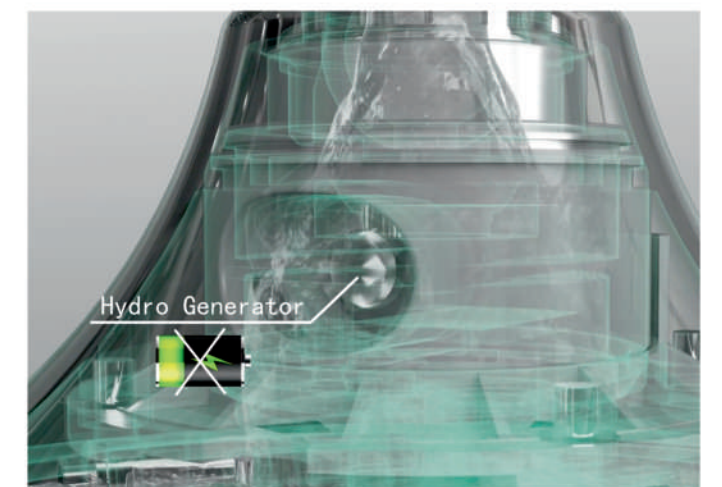

System I-Switch

Changes the water flow rate with a simple gesture.

Sined V. O. S.L.U.
Av. Diagonal, 413 5° 2ª
08008 Barcelona
ESB42784397

Intelligent shower heads

IT +39 0221117815
IT +39 335 7600875
EN/FR +39 3425447140
ES +34 664 66 64 26
ES +34 664 66 64 28
SINEDITALIA.IT
SINEDITALIA.COM
SINEDITALIA.ES
INFO@SINEDITALIA.COM

Works with an internal hydrogenerator